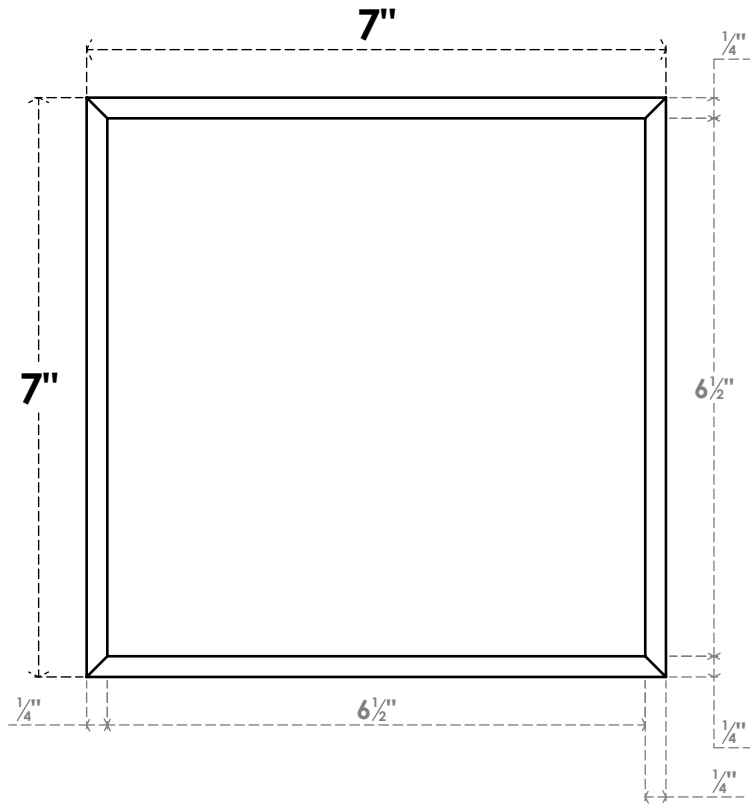

# ROSP070X070X050SDG01

7"W X 7"H X 1/2"P STANDARD SEDGWICK ROSETTE WITH BEVELED EDGE, ARCHITECTURAL GRADE PVC

**FRONT**

**SIDE**

EKENA MILLWORK  
2300 WEST MAIN ST.  
CLARKSVILLE, TX 75426  
TOLL FREE: 866-607-0453  
WWW.EKENAMILLWORK.COM