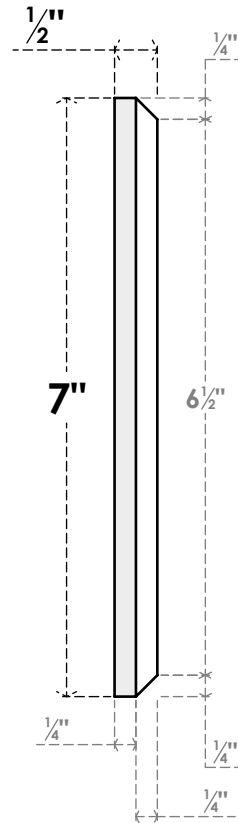

# ROSP070X070X050SDG01

7"W X 7"H X 1/2"P STANDARD SEDGWICK ROSETTE WITH BEVELED EDGE, ARCHITECTURAL GRADE PVC

**FRONT**

**SIDE**

EKENA MILLWORK  
2300 WEST MAIN ST.  
CLARKSVILLE, TX 75426  
TOLL FREE: 866-607-0453  
WWW.EKENAMILLWORK.COM

**NOTES**

1. INSTALLATION TO BE COMPLETED IN ACCORDANCE WITH MANUFACTURER'S SPECIFICATIONS.
2. DRAWING MAY NOT BE TO SCALE
3. THIS DRAWING IS INTENDED FOR DESIGN AND PLANNING PURPOSES ONLY.
4. ALL INFORMATION CONTAINED HEREIN WAS CURRENT AT THE TIME OF DEVELOPMENT BUT MUST BE REVIEWED AND APPROVED BY THE PRODUCT MANUFACTURER TO BE CONSIDERED ACCURATE.
5. ARCHITECTURAL GRADE PVC PRODUCTS ARE MADE FROM EXPANDED CELLULAR PVC AND COME NATURALLY WHITE BUT MAY BE PAINTED